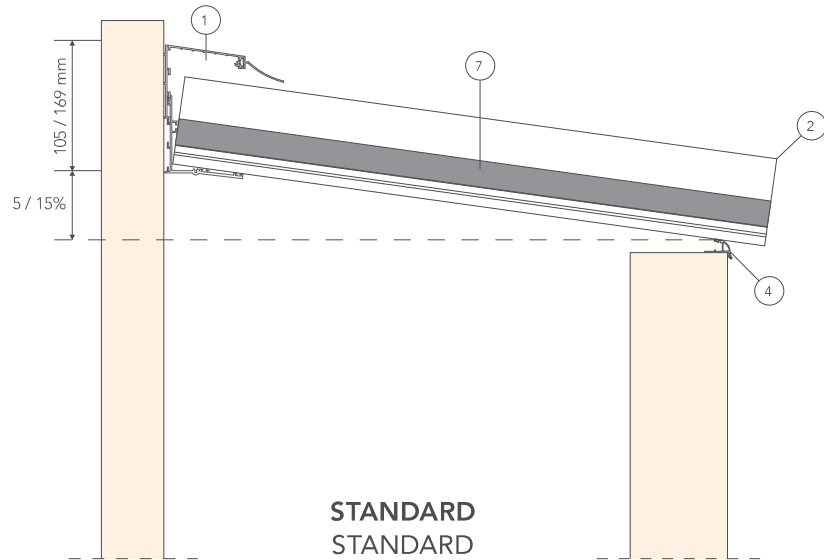

Copertura Roof

Pendenza
da 5% a 15%

Copertura

- Policarbonato alveolare opale 16 mm sporgenza max 6000 mm
- Pannello sandwich opaco 55 mm sporgenza max 4000 mm
- Pannello sandwich opaco 82 mm sporgenza max 6000 mm
- Policarbonato compatto trasparente 8 mm sporgenza max 4000 mm
- vetro stratificato trasparente 44.2 sporgenza max 4000 mm

Slope
from 5% a 15%

Coverage

- Multiwall polycarbonate opal white 16 mm thick overhang max 6000 mm
- Sandwich panel pure white 55 mm overhang max 4000 mm
- Sandwich panel pure white 82 mm overhang max 6000 mm
- Transparent compact polycarbonate 8 mm overhang max 4000 mm
- Transparent laminated glass 44.2 overhang max 4000 mm

Dettagli tecnici Technical details