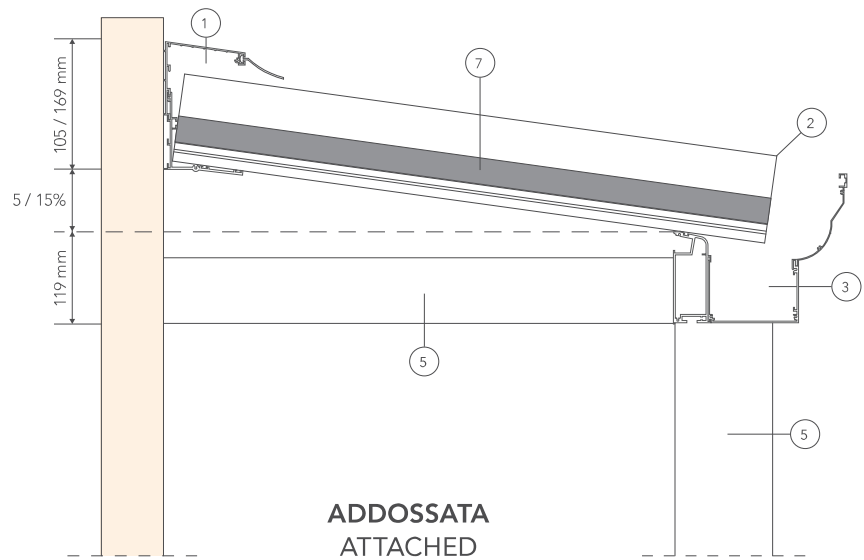

Copertura Roof

Pendenza
da 5% a 15%

Copertura

- Policarbonato alveolare opale 16 mm sporgenza max 6000 mm
- Pannello sandwich opaco 55 mm sporgenza max 4000 mm
- Pannello sandwich opaco 82 mm sporgenza max 6000 mm
- Policarbonato compatto trasparente 8 mm sporgenza max 4000 mm
- vetro stratificato trasparente 44.2 sporgenza max 4000 mm

Slope
from 5% a 15%

Coverage

- Multiwall polycarbonate opal white 16 mm thick overhang max 6000 mm
- Sandwich panel pure white 55 mm overhang max 4000 mm
- Sandwich panel pure white 82 mm overhang max 6000 mm
- Transparent compact polycarbonate 8 mm overhang max 4000 mm
- Transparent laminated glass 44.2 overhang max 4000 mm

Dettagli tecnici Technical details